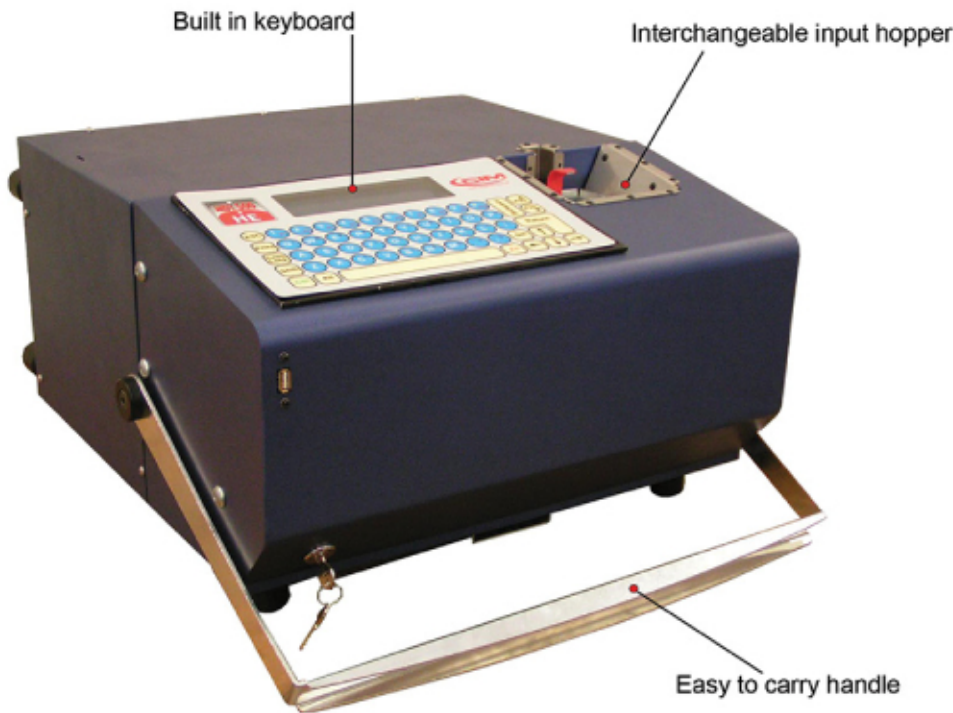

MDT SERIES

MDT500^{HE}

Embossing Type Set
Simplex 2

Debossing Type Set
Elite Dog Tag

Medical Alert Tag

SOLUTION FOR DEBOSSING OR EMBOSSING OF DOG TAGS AND MEDICAL ALERT TAGS

FULLY AUTOMATIC PRODUCTION OF DOG TAGS AND MEDICAL ALERT TAGS

The MDT Series dog tag embossers are the most reliable, easy to use and fully automatic dog tag and medical alert tag embosser in the market. With the removable hoppers, just fill the magazine with dog tags or medical alert tags and the MDT500^{HE} will do the rest!

Now you can do both the medical alert tags and the dog tags in the same machine! It has a carry handle and it only weighs 50 pounds! The keyboard is built in. The machine is completely self-contained and ready to operate.

FEATURES

Embossing or Debossing

USED BY

- MILITARY
- EVENT ORGANIZERS

EXCLUSIVELY

- DESIGNED FOR DOG TAGS & MEDICAL ALERT TAGS

IDEAL FOR

- FULLY AUTOMATIC INSTANT ISSUANCE OF DOG TAGS & MEDICAL ALERT TAGS IN ALL ENVIRONMENTS